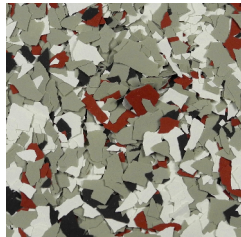

**EXTREME
DECORATIVE
CONCRETE**
101 AMBRIOGIO DR
SUITE A
GURNEE IL 60031
(847)244-4332

Color Flake

Brown Blend
Flake2350

Outback
Flake2350

Garnet
Flake2390

Shoreline
Flake3350

Sand Blend
Flake3850

Tan Blend
Flake3880

Obsidian
Flake4390

Granite Blend
Flake4520

Pumice
Flake4545

Bridal Wood
Flake4550

Wood Duck
Flake4555

Nightfall
Flake4580

Basalt
Flake4590

Creekbed
Flake4820

Genva
Flake4830

Domino
Flake5450

These color samples are only a representation of the color Fakes. Differences in printers, Screens, and dye lots will make small differences in the flakes.

**EXTREME
DECORATIVE
CONCRETE**
101 AMBRIOGIO DR
SUITE A
GURNEE IL 60031
(847)244-4332

Color Flake

Schist
Flake5480

Radnor Hunt
Flake6450

Blue Blend
Flake6550

Pintail
Flake8325

Snowfall
Flake8420

Nordic Green
Flake8450

These color samples are only a representation of the color Fakes. Diferances in printers, Screans, and dye lots will make small diferences in the flakes.