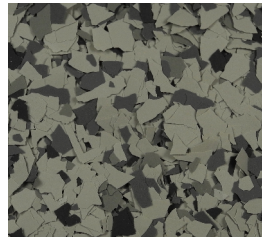

**EXTREME
DECORATIVE
CONCRETE**
101 AMBRIOGIO DR
SUITE A
GURNEE IL 60031
(847)244-4332

Color Flake

Brown Blend
Flake2350

Outback
Flake2350

Garnet
Flake2390

Shoreline
Flake3350

Sand Blend
Flake3850

Tan Blend
Flake3880

Obsidian
Flake4390

Granite Blend
Flake4520

Pumice
Flake4545

Bridal Wood
Flake4550

Wood Duck
Flake4555

Nightfall
Flake4580

Basalt
Flake4590

Creekbed
Flake4820

Genva
Flake4830

Domino
Flake5450

These color samples are only a representation of the color Fakes. Differences in printers, Screens, and dye lots will make small differences in the flakes.

**EXTREME
DECORATIVE
CONCRETE**
101 AMBRIOGIO DR
SUITE A
GURNEE IL 60031
(847)244-4332

Color Flake

Schist
Flake5480

Radnor Hunt
Flake6450

Blue Blend
Flake6550

Pintail
Flake8325

Snowfall
Flake8420

Nordic Green
Flake8450

These color samples are only a representation of the color Fakes. Diferances in printers, Screans, and dye lots will make small diferences in the flakes.