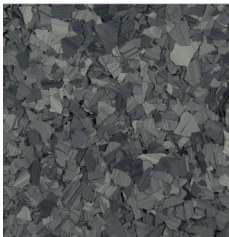

**EXTREME
DECORATIVE
CONCRETE**
101 AMBRIOGIO DR
SUITE A
GURNEE IL 60031
(847)244-4332

Color Flake

Brown Blend
Flake2350

Outback
Flake2350

Garnet
Flake2390

Shoreline
Flake3350

Sand Blend
Flake3850

Tan Blend
Flake3880

Obsidian
Flake4390

Granite Blend
Flake4520

Pumice
Flake4545

Bridal Wood
Flake4550

Wood Duck
Flake4555

Nightfall
Flake4580

Basalt
Flake4590

Creekbed
Flake4820

Genva
Flake4830

Domino
Flake5450

These color samples are only a representation of the color Fakes. Differences in printers, Screens, and dye lots will make small differences in the flakes.

**EXTREME
DECORATIVE
CONCRETE**
101 AMBRIOGIO DR
SUITE A
GURNEE IL 60031
(847)244-4332

Color Flake

Schist
Flake5480

Radnor Hunt
Flake6450

Blue Blend
Flake6550

Pintail
Flake8325

Snowfall
Flake8420

Nordic Green
Flake8450

These color samples are only a representation of the color Fakes. Diferances in printers, Screans, and dye lots will make small diferences in the flakes.