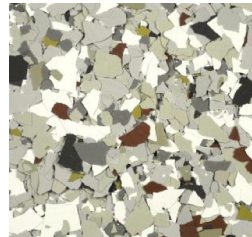

**EXTREME
DECORATIVE
CONCRETE**
101 AMBRIOGIO DR
SUITE A
GURNEE IL 60031
(847)244-4332

Color Flake

Brown Blend
Flake2350

Outback
Flake2350

Garnet
Flake2390

Shoreline
Flake3350

Sand Blend
Flake3850

Tan Blend
Flake3880

Obsidian
Flake4390

Granite Blend
Flake4520

Pumice
Flake4545

Bridal Wood
Flake4550

Wood Duck
Flake4555

Nightfall
Flake4580

Basalt
Flake4590

Creekbed
Flake4820

Genva
Flake4830

Domino
Flake5450

These color samples are only a representation of the color Fakes. Differences in printers, Screens, and dye lots will make small differences in the flakes.

**EXTREME
DECORATIVE
CONCRETE**
101 AMBRIOGIO DR
SUITE A
GURNEE IL 60031
(847)244-4332

Color Flake

Schist
Flake5480

Radnor Hunt
Flake6450

Blue Blend
Flake6550

Pintail
Flake8325

Snowfall
Flake8420

Nordic Green
Flake8450

These color samples are only a representation of the color Fakes. Diferances in printers, Screans, and dye lots will make small diferences in the flakes.