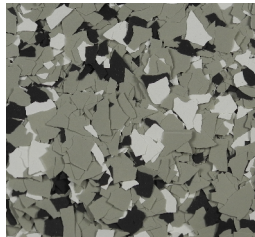

**EXTREME
DECORATIVE
CONCRETE**
101 AMBRIOGIO DR
SUITE A
GURNEE IL 60031
(847)244-4332

Color Flake

Brown Blend
Flake2350

Outback
Flake2350

Garnet
Flake2390

Shoreline
Flake3350

Sand Blend
Flake3850

Tan Blend
Flake3880

Obsidian
Flake4390

Granite Blend
Flake4520

Pumice
Flake4545

Bridal Wood
Flake4550

Wood Duck
Flake4555

Nightfall
Flake4580

Basalt
Flake4590

Creekbed
Flake4820

Genva
Flake4830

Domino
Flake5450

These color samples are only a representation of the color Fakes. Differences in printers, Screens, and dye lots will make small differences in the flakes.

**EXTREME
DECORATIVE
CONCRETE**
101 AMBRIOGIO DR
SUITE A
GURNEE IL 60031
(847)244-4332

Color Flake

Schist
Flake5480

Radnor Hunt
Flake6450

Blue Blend
Flake6550

Pintail
Flake8325

Snowfall
Flake8420

Nordic Green
Flake8450

These color samples are only a representation of the color Fakes. Diferances in printers, Screans, and dye lots will make small diferences in the flakes.