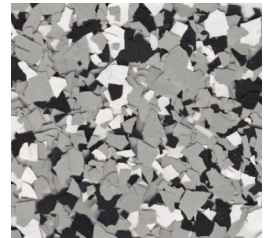

**EXTREME
DECORATIVE
CONCRETE**
101 AMBRIOGIO DR
SUITE A
GURNEE IL 60031
(847)244-4332

Color Flake

Brown Blend
Flake2350

Outback
Flake2350

Garnet
Flake2390

Shoreline
Flake3350

Sand Blend
Flake3850

Tan Blend
Flake3880

Obsidian
Flake4390

Granite Blend
Flake4520

Pumice
Flake4545

Bridal Wood
Flake4550

Wood Duck
Flake4555

Nightfall
Flake4580

Basalt
Flake4590

Creekbed
Flake4820

Genva
Flake4830

Domino
Flake5450

These color samples are only a representation of the color Fakes. Differences in printers, Screens, and dye lots will make small differences in the flakes.

**EXTREME
DECORATIVE
CONCRETE**
101 AMBRIOGIO DR
SUITE A
GURNEE IL 60031
(847)244-4332

Color Flake

Schist
Flake5480

Radnor Hunt
Flake6450

Blue Blend
Flake6550

Pintail
Flake8325

Snowfall
Flake8420

Nordic Green
Flake8450

These color samples are only a representation of the color Fakes. Diferances in printers, Screans, and dye lots will make small diferences in the flakes.